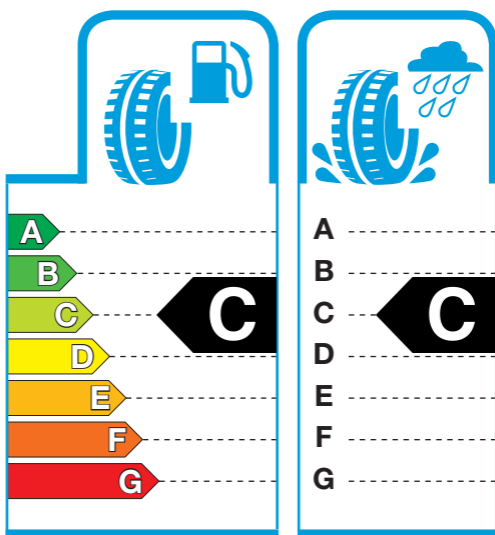

TOYO TIRES

NANOENERGY 3

155/65 R14 75T

4 981910 738107

TOYO TIRE CORPORATION
www.toyotires-global.com

1222/2009 - C1